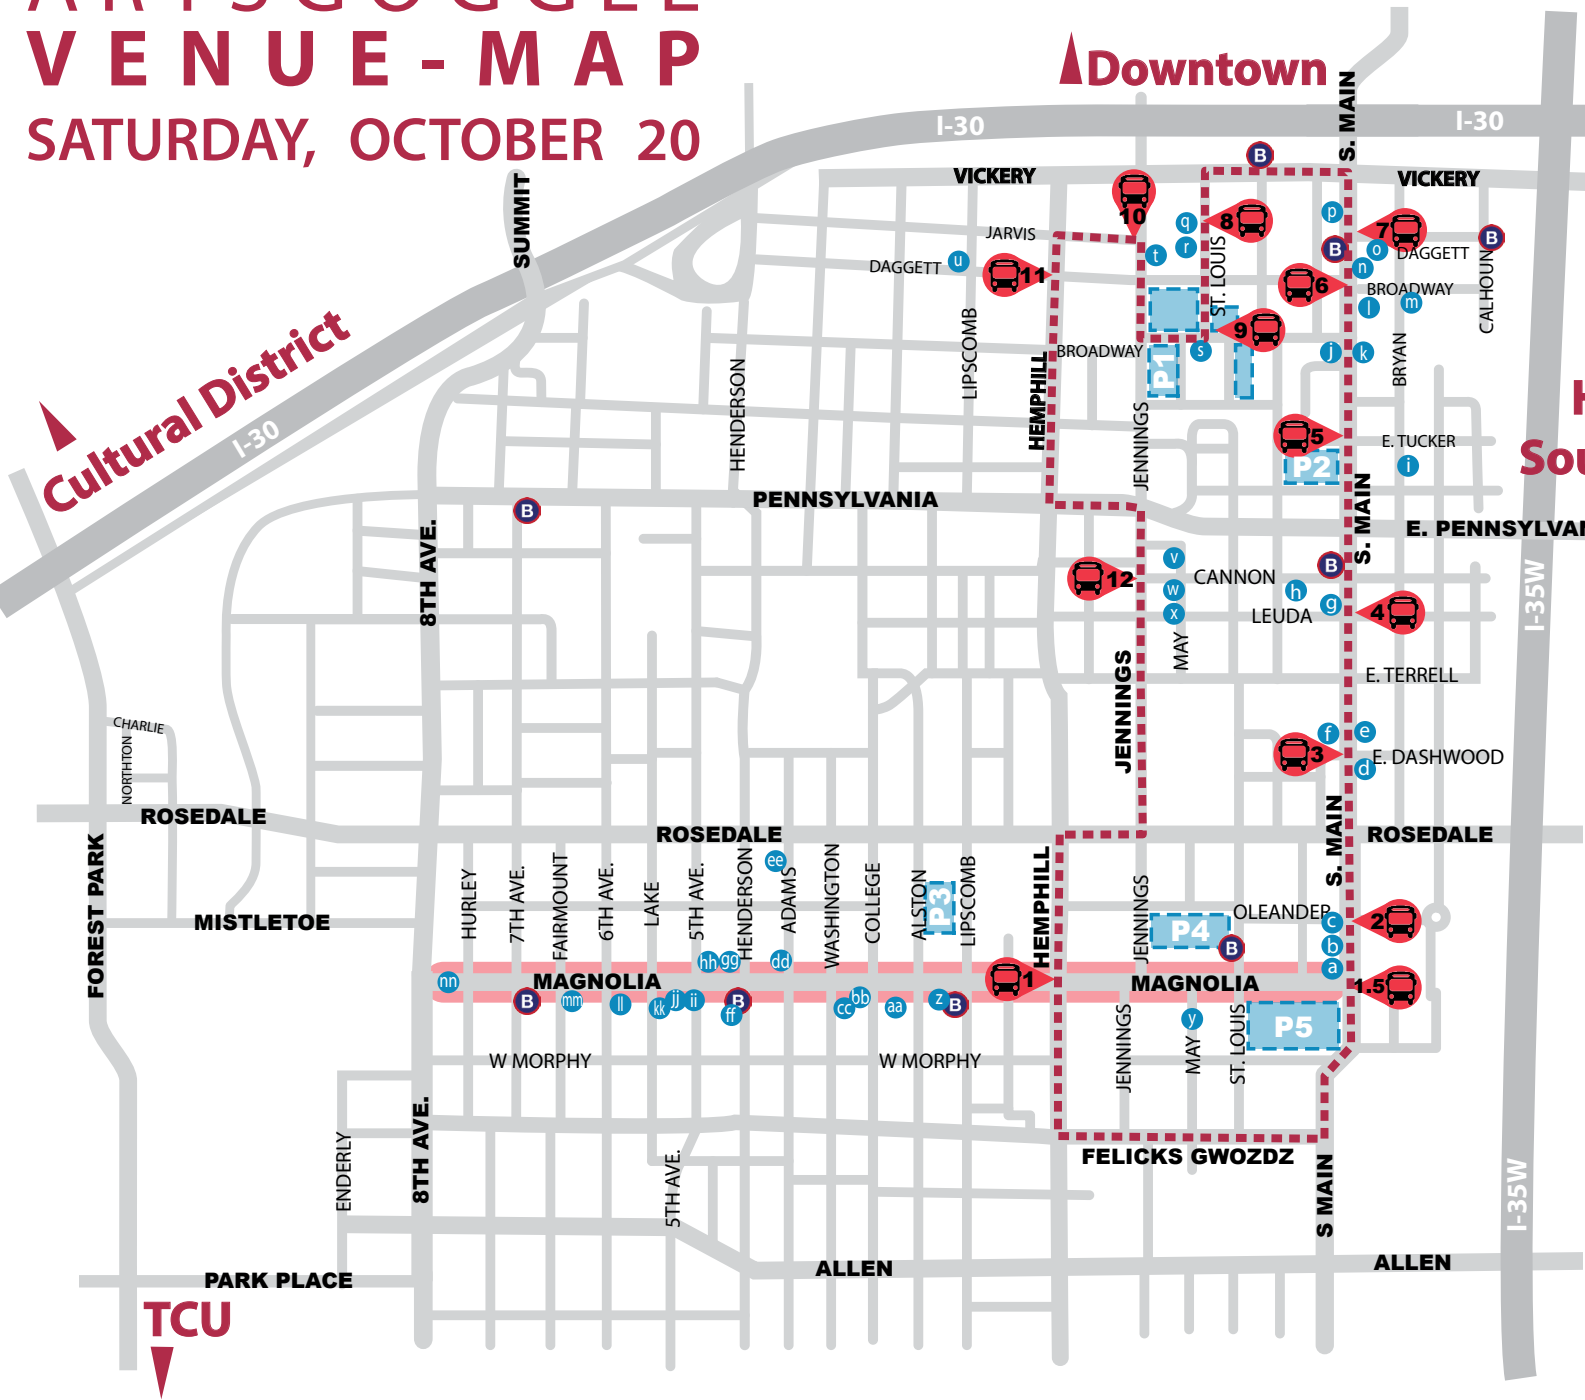

ARTSGOOGLE VENUE-MAP

SATURDAY, OCTOBER 20

1,000
ARTISTS &
50 BANDS

Historic
Southside

FREE
TROLLEY
12PM-10:30PM

1. **LEGEND**
2. ART ON MAGNOLIA
   - ART VENUE
   - TROLLEY ROUTE
   - TROLLEY STOP
   - B CYCLE STATION
   - FREE PUBLIC PARKING

map not to scale